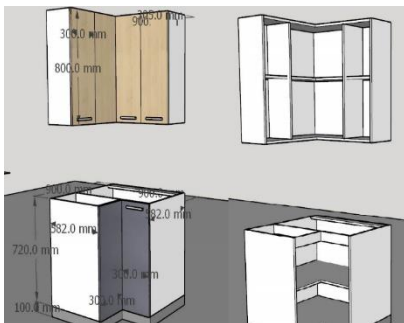

Gloria Modular Kitchen

Stone Bench top

Introducing our stunning polished quartz stone benchtop, radiating elegance with a sparkling finish. Each side meticulously polished, this 15mm high, 750mm wide, and 2400mm long piece is versatile, suitable for countertops, islands, splashbacks, and shower panels. Priced at \$350 + GST, it's an exquisite addition to

Additional Cabinets add on size to make up your own kitchen model size:

	AUD + GST
7. 1 top wall corner cabinet, 4 shelves, 800H*300D*900*900W, 2 soft closing door with handles.	400
8. 1 base corner cabinet 4 shelves, 800H*600D*900*900W, 2 soft closing door with handles.	500
9. 1 top wall 2 shelves cabinet, 800H*305D*300W, 2 soft closing door with handles.	200
10. 1 base cabinet, 2 draws, 800H*600D*300W, 2 pull out soft closing draws	300
DECO PANELS CALCUTTA LOOK 1200*2900 used for Splash back, laundry, vanity and others	200