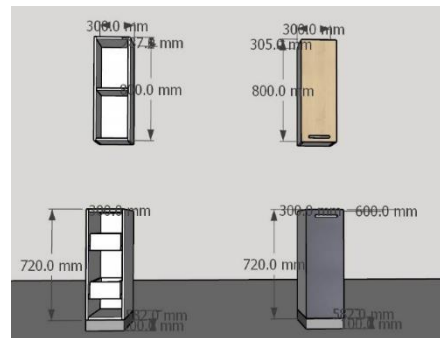

Gloria Modular Kitchen

Stone Bench top

Introducing our stunning polished quartz stone benchtop, radiating elegance with a sparkling finish. Each side meticulously polished, this 15mm high, 750mm wide, and 2400mm long piece is versatile, suitable for countertops, islands, splashbacks, and shower panels. Priced at \$350 + GST, it's an exquisite addition to

Additional Cabinets add on size to make up your own kitchen model size:

	AUD + GST
7. 1 top wall corner cabinet, 4 shelves, 800H*300D*900*900W, 2 soft closing door with handles.	400
8. 1 base corner cabinet 4 shelves, 800H*600D*900*900W, 2 soft closing door with handles.	500
9. 1 top wall 2 shelves cabinet, 800H*305D*300W, 2 soft closing door with handles.	200
10. 1 base cabinet, 2 draws, 800H*600D*300W, 2 pull out soft closing draws	300
DECO PANELS CALCUTTA LOOK 1200*2900 used for Splash back, laundry, vanity and others	200

Our kitchens are equipped with Slide Pilot holes, le holes, hinge pilot holes, and drawer box-drawer face connection holes.

Limited stock available - kitchens are selling fast, so book yours today!

our Deco Panels with a Calcutta look, sized at 1200*2900 and ideal for use in splashbacks, laundry areas, vanities, and more. Choose from a variety of stunning designs. Each sheet is priced at \$200 + GST.