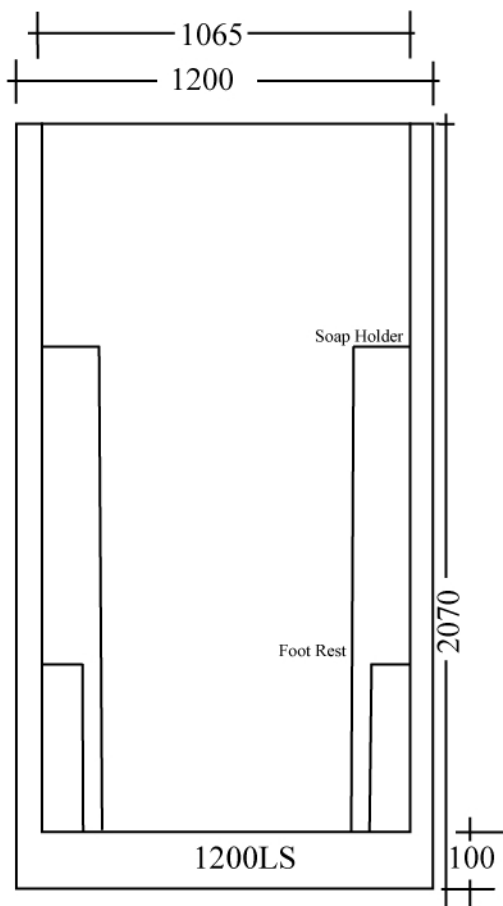

Packed with features

- * Fully moulded
- * One piece unit
- * Anti slip floor
- * Easy clean throughout
- * Shower curtain rail
- * Optional glass door

All units available in White

Use drawings as a guide only. Dimensions may vary slightly.