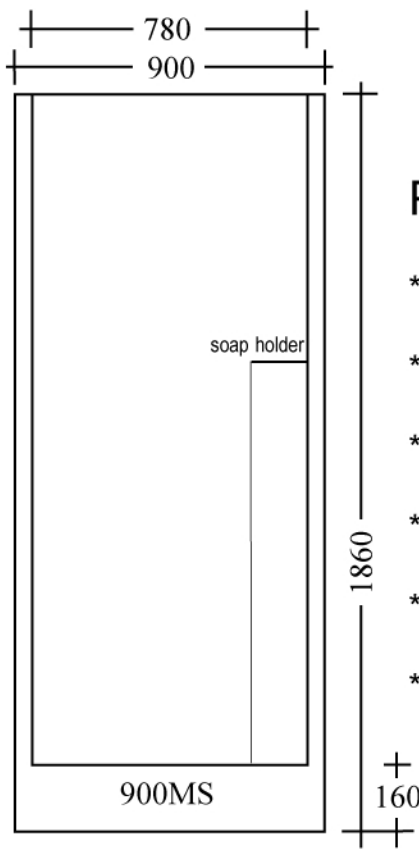

Packed with features

- * Fully moulded
- * One piece unit
- * Anti slip floor
- * Easy clean throughout
- * Shower curtain rail
- * Optional glass door

All units available in White

Use drawings as a guide only. Dimensions may vary slightly.