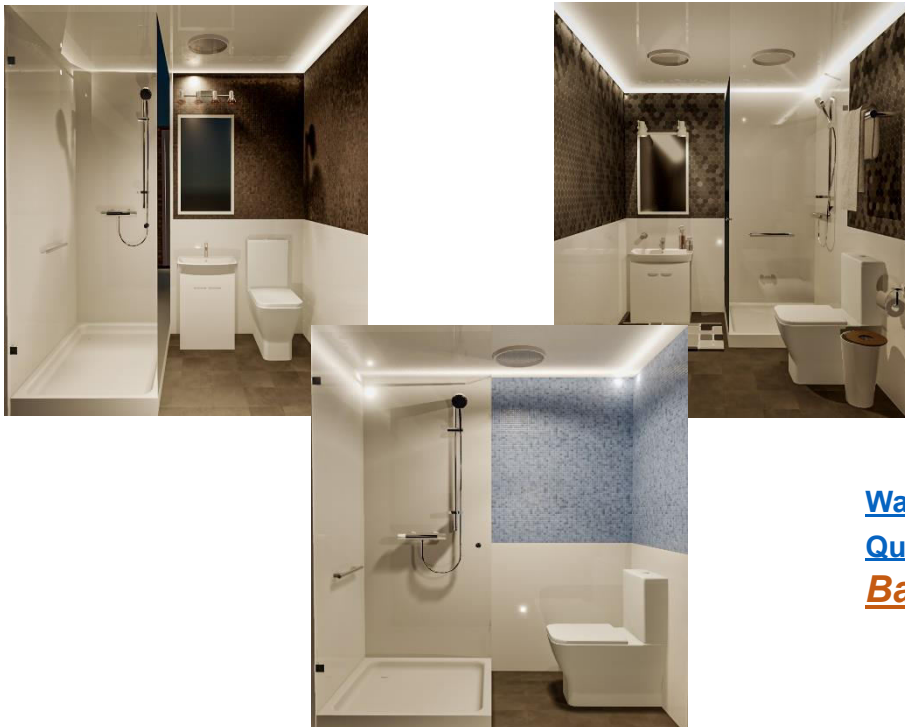

SPARK PRE-FAB On-Suite Bathroom Pods are the New Trends in AUSTRALIA with **QUICK BUILD TECHNOLOGY**

Your Choice of Shower, Vanity, Pod & Space
Steel Frame or Insulated EPS panels

Flexible Design & Lots of Options