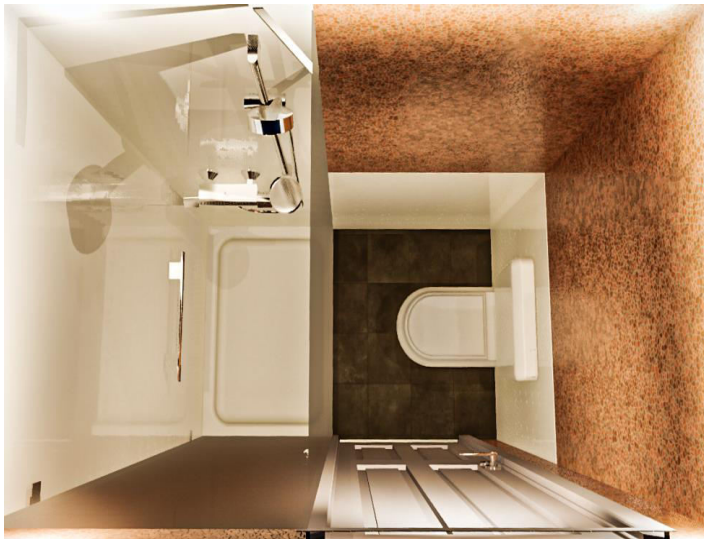

MODEL: SB140880TS Toilet & Shower

✓ **Size - 1400*880mm: 1.12 SqM**

Option 1 : $ 3200 +gst

We Frame you finish DIY Kit

Steel Frame only, for your slab

- Toilet & shower
- Ready made blue scope steel frame panels.
- Wall Panel with services holes.
- Wall height 2400mm high.
- Door & Windows.
- Ceiling Steel Frame Panels.
- Paper roll dispenser.

Option 3 : $ 15360 + gst

Fully Installed ready for site delivery

- Toilet & shower
- R 3 Insulation, well ventilated.
- Ready made blue scope steel frame panels.
- Wall panel with services holes.
- Wall height 2400mm high.
- Ceiling and roof
- Interior and exterior wall panels, colour to choose from.
- Door & Windows.
- Electrical & Plumbing already done.
- Paper roll dispenser.
- Vinyl flooring.
- Floor chaise frame.
- Paper roll dispenser.
- Fully functional Installed bathroom pod.
- **Ready for delivery and use. Plug & Play**

Option -2 : $ 8640 +gst

We Supply full kit, you finish it DIY Kit

- Toilet & shower
- Steel Frame Kit for your slab.
- Ready made blue scope steel frame panels.
- Wall Panel with services holes.
- Wall height 2400mm high.
- Ceiling and roof
- Interior and exterior wall panels, colour to choose from.
- Door & Windows.
- Paper roll dispenser.

1400 mm x 880 mm

Finance option available