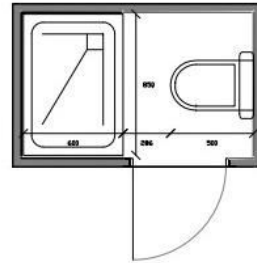

MODEL: SB140880TS Toilet & Shower

✓ **Size - 1400*880mm: 1.12 SqM**

Option 1 : $ 3200 +gst

We Frame you finish DIY Kit

Steel Frame only, for your slab

- Toilet & shower
- Ready made blue scope steel frame panels.
- Wall Panel with services holes.
- Wall height 2400mm high.
- Door & Windows.
- Ceiling Steel Frame Panels.
- Paper roll dispenser.

Option 3 : $ 15360 + gst

Fully Installed ready for site delivery

- Toilet & shower
- R 3 Insulation, well ventilated.
- Ready made blue scope steel frame panels.
- Wall panel with services holes.
- Wall height 2400mm high.
- Ceiling and roof
- Interior and exterior wall panels, colour to choose from.
- Door & Windows.
- Electrical & Plumbing already done.
- Paper roll dispenser.
- Vinyl flooring.
- Floor chaise frame.
- Paper roll dispenser.
- Fully functional Installed bathroom pod.
- **Ready for delivery and use. Plug & Play**

Option -2 : $ 8640 +gst

We Supply full kit, you finish it DIY Kit

- Toilet & shower
- Steel Frame Kit for your slab.
- Ready made blue scope steel frame panels.
- Wall Panel with services holes.
- Wall height 2400mm high.
- Ceiling and roof
- Interior and exterior wall panels, colour to choose from.
- Door & Windows.
- Paper roll dispenser.

1400 mm x 880 mm

Finance option available