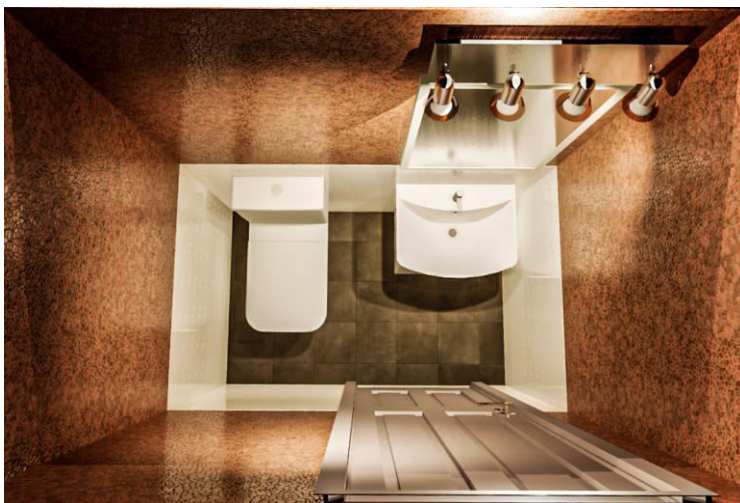

MODEL: SB14088 TV Toilet, & Vanity

✓ **Size –1400*880mm 1.12 SqM**

Option 1 : $ 3200 +gst

We Frame you finish DIY Kit

Steel Frame only, for your slab

- Toilet & Vanity
- Ready made blue scope steel frame panels.
- Wall Panel with services holes.
- Wall height 2400mm high.
- Door & Windows.
- Ceiling Steel Frame Panels.
- Paper roll dispenser.

Option 3 : $ 15360 + gst

Fully Installed ready for site delivery

- Toilet & Vanity
- R 3 Insulation, well ventilated.
- Ready made blue scope steel frame panels.
- Wall panel with services holes.
- Wall height 2400mm high.
- Ceiling and roof
- Interior and exterior wall panels, colour to choose from.
- Door & Windows.
- Electrical & Plumbing already done.
- Paper roll dispenser.
- Vinyl flooring.
- Floor chaise frame.
- Paper roll dispenser.
- Fully functional Installed bathroom pod.
- **Ready for delivery and use. Plug & Play**

Option -2 : $ 8640 +gst

We Supply full kit, you finish it DIY Kit

- Toilet & Vanity
- Steel Frame Kit for your slab.
- Ready made blue scope steel frame panels.
- Wall Panel with services holes.
- Wall height 2400mm high.
- Ceiling and roof
- Interior and exterior wall panels, colour to choose from.
- Door & Windows.
- Paper roll dispenser.

1400 mm x 880 mm

**Finance option available