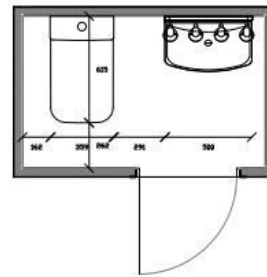

## MODEL: SB14088 TV Toilet, & Vanity

✓ **Size –1400\*880mm 1.12 SqM**

**Option 1 : \$ 3200 +gst**

**We Frame you finish DIY Kit**

Steel Frame only, for your slab

- Toilet & Vanity
- Ready made blue scope steel frame panels.
- Wall Panel with services holes.
- Wall height 2400mm high.
- Door & Windows.
- Ceiling Steel Frame Panels.
- Paper roll dispenser.

**Option 3 : \$ 15360 + gst**

**Fully Installed ready for site delivery**

- Toilet & Vanity
- R 3 Insulation, well ventilated.
- Ready made blue scope steel frame panels.
- Wall panel with services holes.
- Wall height 2400mm high.
- Ceiling and roof
- Interior and exterior wall panels, colour to choose from.
- Door & Windows.
- Electrical & Plumbing already done.
- Paper roll dispenser.
- Vinyl flooring.
- Floor chaise frame.
- Paper roll dispenser.
- Fully functional Installed bathroom pod.
- **Ready for delivery and use. Plug & Play**

**Option -2 : \$ 8640 +gst**

**We Supply full kit, you finish it DIY Kit**

- Toilet & Vanity
- Steel Frame Kit for your slab.
- Ready made blue scope steel frame panels.
- Wall Panel with services holes.
- Wall height 2400mm high.
- Ceiling and roof
- Interior and exterior wall panels, colour to choose from.
- Door & Windows.
- Paper roll dispenser.

1400 mm x 880 mm

**\*\*Finance option available**

**There are many different sizes of Portable/Transportable Luxury Bathrooms that you can choose from to suit your requirements.**