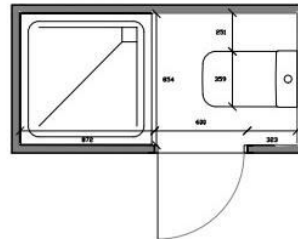

Flexible Design & Lots of Options

[Watch YouTube link for Quick build Solution on Bathroom Pods](#)

****Distributorship enquires are welcome**

MODEL: SB180116TS Toilet & Shower

✓ **Size - 1800*860mm: 1.54 SqM**

Option 3 : \$ 19200+ gst

Fully Installed ready for site delivery

- Toilet & shower
- R 3 Insulation, well ventilated.
- Ready made blue scope steel frame panels.
- Wall panel with services holes.
- Wall height 2400mm high.
- Ceiling and roof
- Interior and exterior wall panels, colour to choose from.
- Door & Windows.
- Electrical & Plumbing already done.
- Paper roll dispenser.
- Vinyl flooring.
- Floor chaise frame.
- Paper roll dispenser.
- Fully functional Installed bathroom pod.
- **Ready for delivery and use. Plug & Play**

Option -2 : \$ 10800+gst

We Supply full kit, you finish it DIY Kit

- Toilet & shower
- Steel Frame Kit for your slab.
- Ready made blue scope steel frame panels.
- Wall Panel with services holes.
- Wall height 2400mm high.
- Ceiling and roof
- Interior and exterior wall panels, colour to choose from.
- Door & Windows.
- Paper roll dispenser.

1800 mm x 860 mm

****Finance option available**

There are many different sizes of Portable/Transportable Luxury Bathrooms that you can choose from to suit your requirements.

Personalize your Luxury Bathroom Plan