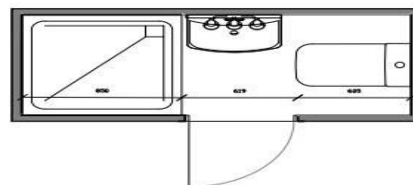

Option 1 : \$ 4800 +gst

We Frame you finish DIY Kit

Steel Frame only, for your slab

- Toilet, Shower & Vanity
- Ready made blue scope steel frame panels.
- Wall Panel with services holes.
- Wall height 2400mm high.
- Door & Windows.
- Ceiling Steel Frame Panels.
- Paper roll dispenser.

Option 3 : \$ 23040 + gst

Fully Installed ready for site delivery

- Toilet, Shower & Vanity
- R 3 Insulation, well ventilated.
- Ready made blue scope steel frame panels.
- Wall panel with services holes.
- Wall height 2400mm high.
- Ceiling and roof
- Interior and exterior wall panels, colour to choose from.
- Door & Windows.
- Electrical & Plumbing already done.
- Paper roll dispenser.
- Vinyl flooring.
- Floor chaise frame.
- Paper roll dispenser.
- Fully functional Installed bathroom pod.
- **Ready for delivery and use. Plug & Play**

Option -2 : \$ 12960 +gst

We Supply full kit, you finish it DIY Kit

- Toilet, Shower & Vanity
- Steel Frame Kit for your slab.
- Ready made blue scope steel frame panels.
- Wall Panel with services holes.
- Wall height 2400mm high.
- Ceiling and roof
- Interior and exterior wall panels, colour to choose from.
- Door & Windows.
- Paper roll dispenser.

2080 mm x 880 mm

****Finance option available**

There are many different sizes of Portable/Transportable Luxury Bathrooms that you can choose from to suit your requirements.

Personalize your Luxury Bathroom Plan