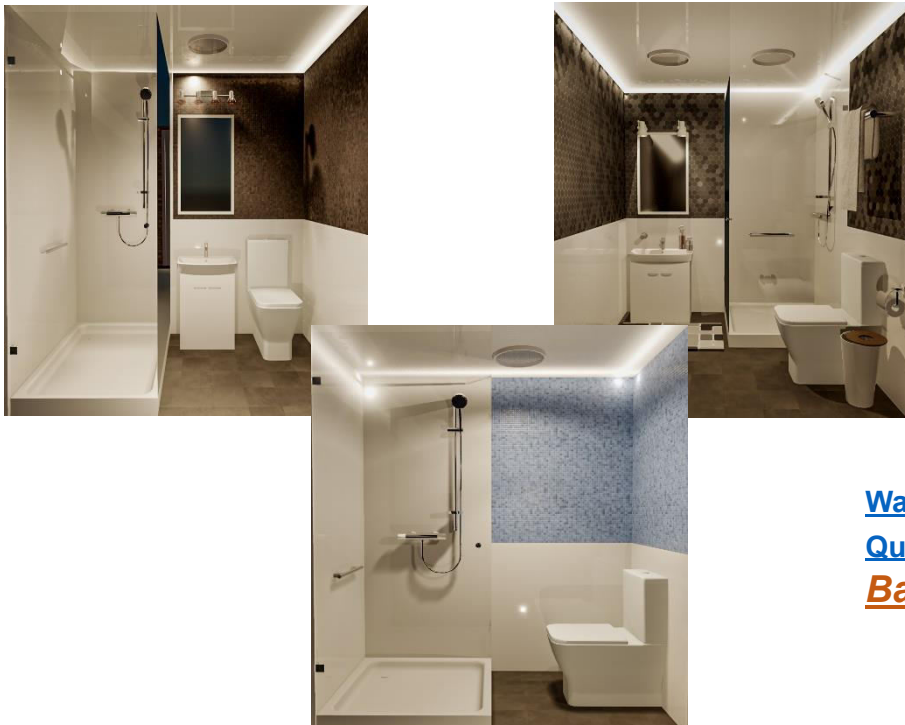

Flexible Design & Lots of Options

[Watch YouTube link for Quick build Solution on Bathroom Pods](#)

****Distributorship enquires are welcome**

MODEL: SB20898TVS Toilet, Vanity & Shower

✓ Size – 2080*980mm: 2.03 SqM

Option 1 : \$ 5000+gst

We Frame you finish DIY Kit

Steel Frame only, for your slab

- Toilet, shower & Vanity
- Ready made blue scope steel frame panels.
- Wall Panel with services holes.
- Wall height 2400mm high.
- Door & Windows.
- Ceiling Steel Frame Panels.
- Paper roll dispenser.

Option 3 : \$ 24000 + gst

Fully Installed ready for site delivery

- Toilet, shower & Vanity
- R 3 Insulation, well ventilated.
- Ready made blue scope steel frame panels.
- Wall panel with services holes.
- Wall height 2400mm high.
- Ceiling and roof
- Interior and exterior wall panels, colour to choose from.
- Door & Windows.
- Electrical & Plumbing already done.
- Paper roll dispenser.
- Vinyl flooring.
- Floor chaise frame.
- Paper roll dispenser.
- Fully functional Installed bathroom pod.
- **Ready for delivery and use. Plug & Play**

Delivery

We deliver our Spark portable/transportable Luxury Bathroom directly to your property for a small fee depending on your location

Add-Ons : Internal fittings

- Choice of WC (wall-hung / floor-mounted)
- Flooring – Vinyl / Linoleum, Timber, Tile
- Toughen glass Shower Cubical
- Toilet suites, Shower Panel & Hand basins
- Decorative Shower Screen
- Bath tub
- Spa
- LED lights
- Integrated waste paper bins
- Feature tapware throughout
- Hair Dryer
- Large custom made mirrors
- TV / Media screens for custom vision
- Radio tuner with speaker