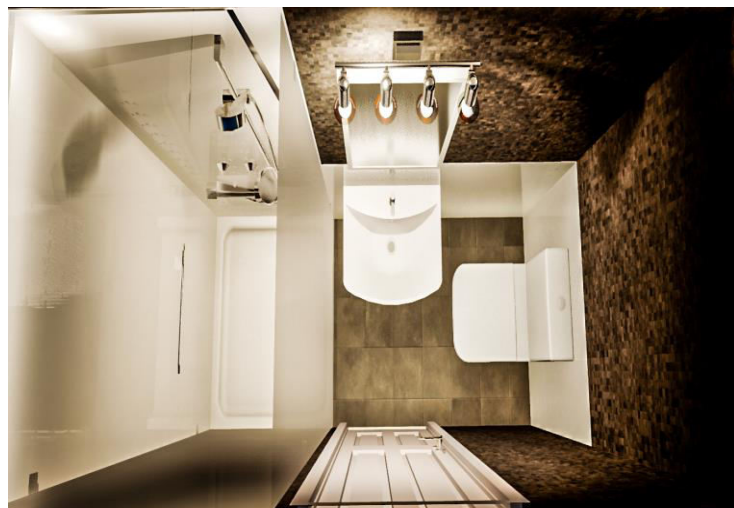

MODEL: SB20898TVS Toilet, Vanity & Shower

✓ Size – 2080*980mm: 2.03 SqM

Option 1 : $ 5000+gst

We Frame you finish DIY Kit

Steel Frame only, for your slab

- Toilet, shower & Vanity
- Ready made blue scope steel frame panels.
- Wall Panel with services holes.
- Wall height 2400mm high.
- Door & Windows.
- Ceiling Steel Frame Panels.
- Paper roll dispenser.

Option 3 : $ 24000 + gst

Fully Installed ready for site delivery

- Toilet, shower & Vanity
- R 3 Insulation, well ventilated.
- Ready made blue scope steel frame panels.
- Wall panel with services holes.
- Wall height 2400mm high.
- Ceiling and roof
- Interior and exterior wall panels, colour to choose from.
- Door & Windows.
- Electrical & Plumbing already done.
- Paper roll dispenser.
- Vinyl flooring.
- Floor chaise frame.
- Paper roll dispenser.
- Fully functional Installed bathroom pod.
- **Ready for delivery and use. Plug & Play**

Option -2 : $ 13500 +gst

We Supply full kit, you finish it DIY Kit

- Toilet, shower & Vanity
- Steel Frame Kit for your slab.
- Ready made blue scope steel frame panels.
- Wall Panel with services holes.
- Wall height 2400mm high.
- Ceiling and roof
- Interior and exterior wall panels, colour to choose from.
- Door & Windows.
- Paper roll dispenser.

2080 mm x 980 mm