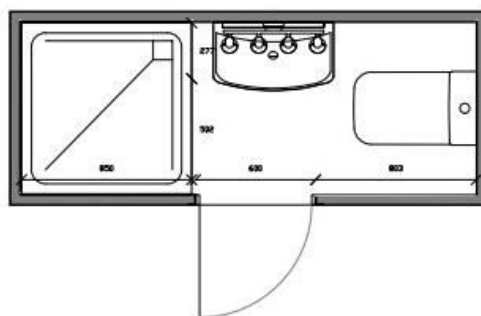

MODEL: SB20898TVS Toilet, Vanity & Shower

✓ Size – 2080*980mm: 2.03 SqM

Option 1 : $ 5000+gst

We Frame you finish DIY Kit

Steel Frame only, for your slab

- Toilet, shower & Vanity
- Ready made blue scope steel frame panels.
- Wall Panel with services holes.
- Wall height 2400mm high.
- Door & Windows.
- Ceiling Steel Frame Panels.
- Paper roll dispenser.

Option 3 : $ 24000 + gst

Fully Installed ready for site delivery

- Toilet, shower & Vanity
- R 3 Insulation, well ventilated.
- Ready made blue scope steel frame panels.
- Wall panel with services holes.
- Wall height 2400mm high.
- Ceiling and roof
- Interior and exterior wall panels, colour to choose from.
- Door & Windows.
- Electrical & Plumbing already done.
- Paper roll dispenser.
- Vinyl flooring.
- Floor chaise frame.
- Paper roll dispenser.
- Fully functional Installed bathroom pod.
- **Ready for delivery and use. Plug & Play**

Option -2 : $ 13500 +gst

We Supply full kit, you finish it DIY Kit

- Toilet, shower & Vanity
- Steel Frame Kit for your slab.
- Ready made blue scope steel frame panels.
- Wall Panel with services holes.
- Wall height 2400mm high.
- Ceiling and roof
- Interior and exterior wall panels, colour to choose from.
- Door & Windows.
- Paper roll dispenser.

2080 mm x 980 mm