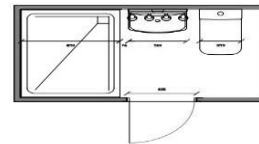

Flexible Design & Lots of Options

[Watch YouTube link for Quick build Solution on Bathroom Pods](#)

****Distributorship enquires are welcome**

✓ **Size - 2280*1400mm: 3.19 SqM**

Option 1 : \$ 5700+gst

We Frame you finish DIY Kit

Option 3 : \$ 27360+ gst

Fully Installed ready for site delivery

- Toilet, Vanity & Shower
- R 3 Insulation, well ventilated.
- Ready made blue scope steel frame panels.
- Wall panel with services holes.
- Wall height 2400mm high.
- Ceiling and roof
- Interior and exterior wall panels, colour to choose from.
- Door & Windows.
- Electrical & Plumbing already done.
- Paper roll dispenser.
- Vinyl flooring.
- Floor chaise frame.
- Paper roll dispenser.
- Fully functional Installed bathroom pod.
- **Ready for delivery and use. Plug & Play**

Option -2 : \$ 15390+gst

We Supply full kit, you finish it DIY Kit

- Toilet, Vanity & Shower
- Steel Frame Kit for your slab.
- Ready made blue scope steel frame panels.
- Wall Panel with services holes.
- Wall height 2400mm high.
- Ceiling and roof
- Interior and exterior wall panels, colour to choose from.
- Door & Windows.
- Paper roll dispenser.

2080 mm x 1200 mm

****Finance option available**

There are many different sizes of Portable/Transportable Luxury Bathrooms that you can choose from to suit your requirements.

Personalize your Luxury Bathroom Plan