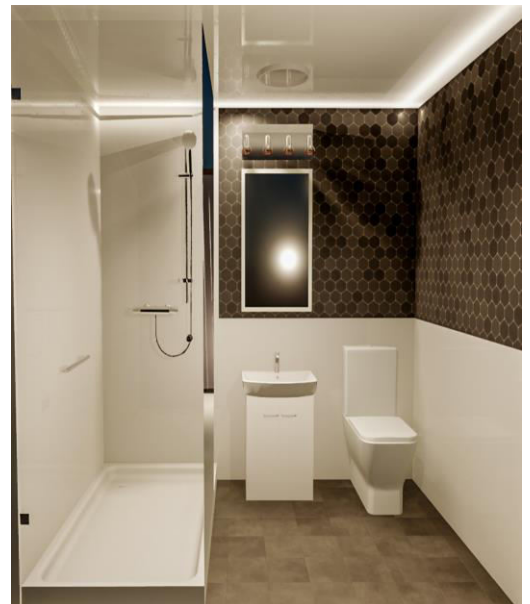

MODEL: SB228140B1TVS Toilet, Vanity & Shower

✓ Size - 2280*1400mm: 3.19 SqM

Option 1 : $ 6200 +gst

We Frame you finish DIY Kit

Steel Frame only, for your slab

- Toilet, shower & Vanity
- Ready made blue scope steel frame panels.
- Wall Panel with services holes.
- Wall height 2400mm high.
- Door & Windows.
- Ceiling Steel Frame Panels.
- Paper roll dispenser.

Option 3 : $ 29760+ gst

Fully Installed ready for site delivery

- Toilet, shower & Vanity
- R 3 Insulation, well ventilated.
- Ready made blue scope steel frame panels.
- Wall panel with services holes.
- Wall height 2400mm high.
- Ceiling and roof
- Interior and exterior wall panels, colour to choose from.
- Door & Windows.
- Electrical & Plumbing already done.
- Paper roll dispenser.
- Vinyl flooring.
- Floor chaise frame.
- Paper roll dispenser.
- Fully functional Installed bathroom pod.
- **Ready for delivery and use. Plug & Play**

Option -2 : $ 16740 +gst

We Supply full kit, you finish it DIY Kit

- Toilet, shower & Vanity
- Steel Frame Kit for your slab.
- Ready made blue scope steel frame panels.
- Wall Panel with services holes.
- Wall height 2400mm high.
- Ceiling and roof
- Interior and exterior wall panels, colour to choose from.
- Door & Windows.
- Paper roll dispenser.

2280 mm x 1400 mm

**Finance option available