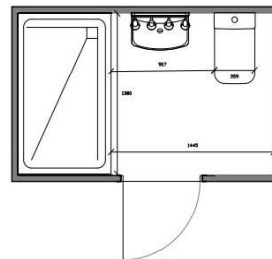

Option 1 : \$ 6200 +gst

We Frame you finish DIY Kit

Steel Frame only, for your slab

- Toilet, shower & Vanity
- Ready made blue scope steel frame panels.
- Wall Panel with services holes.
- Wall height 2400mm high.
- Door & Windows.
- Ceiling Steel Frame Panels.
- Paper roll dispenser.

Option 3 : \$ 29760+ gst

Fully Installed ready for site delivery

- Toilet, shower & Vanity
- R 3 Insulation, well ventilated.
- Ready made blue scope steel frame panels.
- Wall panel with services holes.
- Wall height 2400mm high.
- Ceiling and roof
- Interior and exterior wall panels, colour to choose from.
- Door & Windows.
- Electrical & Plumbing already done.
- Paper roll dispenser.
- Vinyl flooring.
- Floor chaise frame.
- Paper roll dispenser.
- Fully functional Installed bathroom pod.
- **Ready for delivery and use. Plug & Play**

Option -2 : \$ 16740 +gst

We Supply full kit, you finish it DIY Kit

- Toilet, shower & Vanity
- Steel Frame Kit for your slab.
- Ready made blue scope steel frame panels.
- Wall Panel with services holes.
- Wall height 2400mm high.
- Ceiling and roof
- Interior and exterior wall panels, colour to choose from.
- Door & Windows.
- Paper roll dispenser.

2280 mm x 1400 mm

****Finance option available**

There are many different sizes of Portable/Transportable Luxury Bathrooms that you can choose from to suit your requirements.

Personalize your Luxury Bathroom Plan