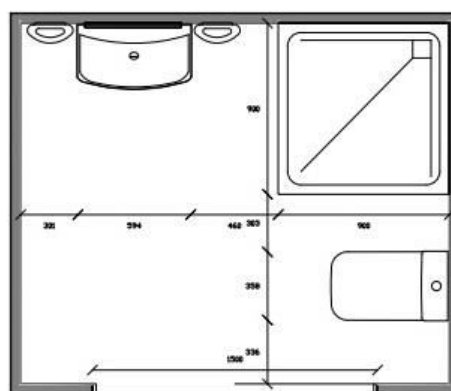

Option 1 : \$7000+gst

We Frame you finish DIY Kit

Steel Frame only, for your slab

- Toilet, Vanity & Shower
- Ready made blue scope steel frame panels.
- Wall Panel with services holes.
- Wall height 2400mm high.
- Door & Windows.
- Ceiling Steel Frame Panels.
- Paper roll dispenser.

Option 3 : \$33600 + gst

Fully Installed ready for site delivery

- Toilet, Vanity & Shower
- R 3 Insulation, well ventilated.
- Ready made blue scope steel frame panels.
- Wall panel with services holes.
- Wall height 2400mm high.
- Ceiling and roof
- Interior and exterior wall panels, colour to choose from.
- Door & Windows.
- Electrical & Plumbing already done.
- Paper roll dispenser.
- Vinyl flooring.
- Floor chaise frame.
- Paper roll dispenser.
- Fully functional Installed bathroom pod.
- **Ready for delivery and use. Plug & Play**

Option -2 : \$ 18900+gst

We Supply full kit, you finish it DIY Kit

- Toilet, Vanity & Shower
- Steel Frame Kit for your slab.
- Ready made blue scope steel frame panels.
- Wall Panel with services holes.
- Wall height 2400mm high.
- Ceiling and roof
- Interior and exterior wall panels, colour to choose from.
- Door & Windows.
- Paper roll dispenser.

2280 mm x 1900 mm

****Finance option available**

There are many different sizes of Portable/Transportable Luxury Bathrooms that you can choose from to suit your requirements.

Personalize your Luxury Bathroom Plan