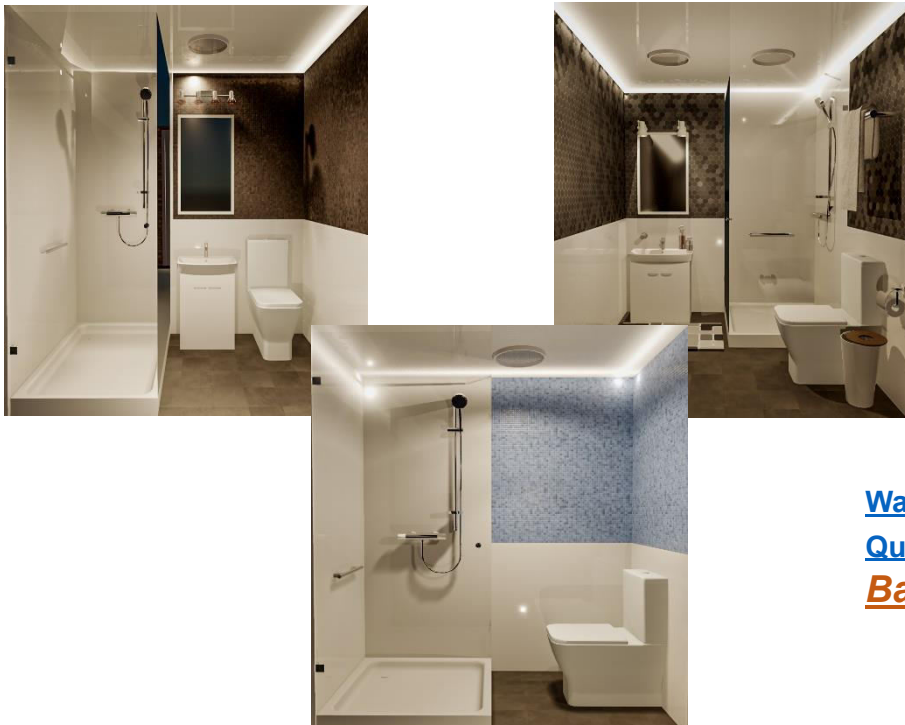

SPARK PRE-FAB On-Suite Bathroom Pods are the New Trends in AUSTRALIA with **QUICK BUILD TECHNOLOGY**

Your Choice of Shower, Vanity, Pod & Space
Steel Frame or Insulated EPS panels

Flexible Design & Lots of Options