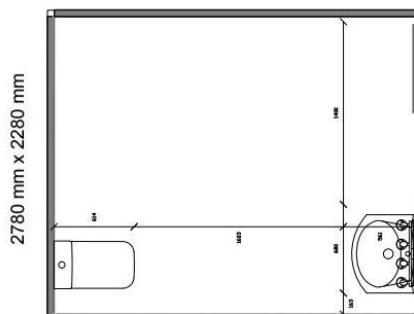

Flexible Design & Lots of Options

[Watch YouTube link for Quick build Solution on Bathroom Pods](#)

****Distributorship enquires are welcome**

MODEL: SB278228TVHC Toilet, Vanity Handicap Bathroom

✓ Size - 2280*1400mm: 3.19 SqM

Option 1 : \$ 6800+gst

We Frame you finish DIY Kit

Steel Frame only, for your slab

- Toilet, Vanity Handicap Bathroom
- Ready made blue scope steel frame panels.
- Wall Panel with services holes.
- Wall height 2400mm high.
- Door & Windows.
- Ceiling Steel Frame Panels.
- Paper roll dispenser.

Option 3 : \$ 32640 + gst

Fully Installed ready for site delivery

- Toilet, Vanity Handicap Bathroom
- R 3 Insulation, well ventilated.
- Ready made blue scope steel frame panels.
- Wall panel with services holes.
- Wall height 2400mm high.
- Ceiling and roof
- Interior and exterior wall panels, colour to choose from.
- Door & Windows.
- Electrical & Plumbing already done.
- Paper roll dispenser.
- Vinyl flooring.
- Floor chaise frame.
- Paper roll dispenser.
- Fully functional Installed bathroom pod.
- **Ready for delivery and use. Plug & Play**

Option -2 : \$ 18360+gst

We Supply full kit, you finish it DIY Kit

- Toilet, Vanity Handicap Bathroom
- Steel Frame Kit for your slab.
- Ready made blue scope steel frame panels.
- Wall Panel with services holes.
- Wall height 2400mm high.
- Ceiling and roof
- Interior and exterior wall panels, colour to choose from.
- Door & Windows.
- Paper roll dispenser.