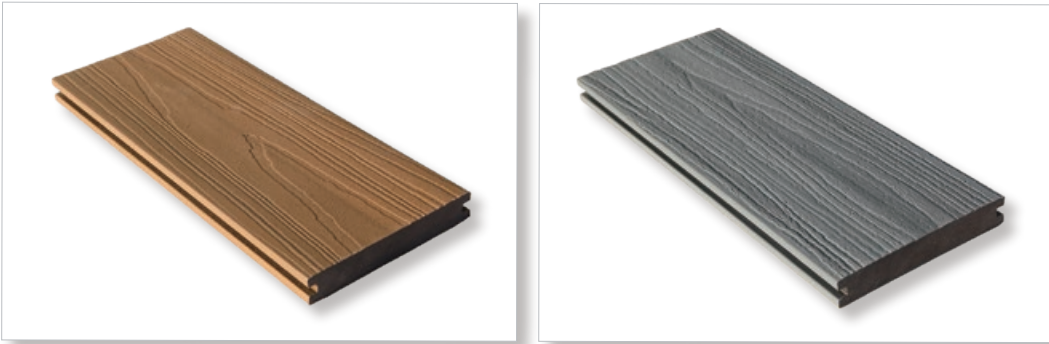

Bright Purple

Amber Yellow

Ivory White

CAPPED COMPOSITE DECKING : CO-03

Surface

Aurora

Starshine

Color