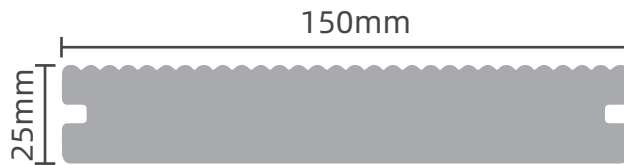

Item

TW-K03

Size(mm)

150×25

Surface

Groove, Sanding, 3D Embossing

Standard Length

2.2m or customized