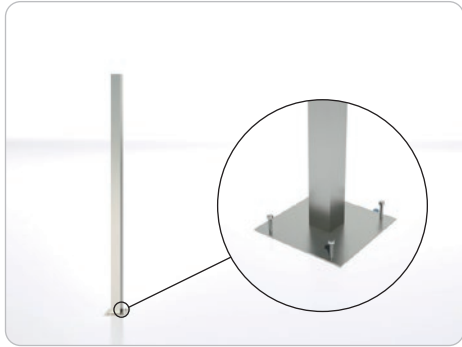

③ Top Fence Board
CFB-02(140×20mm)

④ Steel Base
40×40mm

⑤ Aluminum Fence Base
CH-03(20×26mm)

⑥ Sealing Edge
CH-04(25×20mm)

⑦ Post Cap
110×110mm

INSTALLATION STEP

1. Fix the Steel Base

Fix the steel base by SS expansion bolt.
Noted: the ground must be flat and stable.