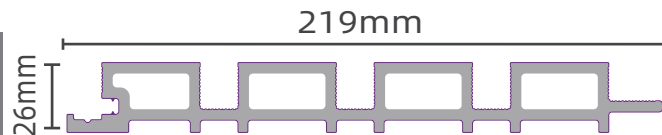

Matcha Green

Bright Purple

Amber Yellow

Ivory White

WATER-PROOF

TERMITE RESISTANCE

NO PAINT / MAINTENANCE

EASY TO INSTALL

Sectional view

| | |
|-----------------|--------------------|
| Sectional view | 219mm 26mm |
| Item | CO-09 |
| Size(mm) | 219×26 |
| Surface | 3D Embossing |
| Standard Length | 2.2m or customized |

PROJECT CASE