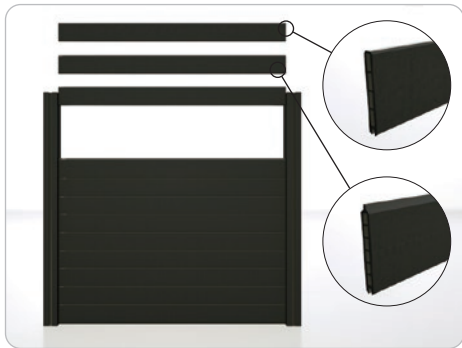

4. Fix the Fence board

Place the fence board one by one along the groove of the post. Then use top fence board for the top one.