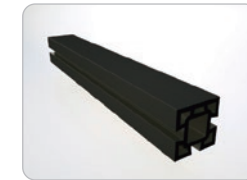

CWF-04

Standard Size: W1800 × H1800mm

MEASUREMENT

STYLE CHOICE

Type A.
Single-layer

ACCESSORIES

① Post
CFP-01(100×100mm)

② Fence Board
CFB-01(150×20mm)