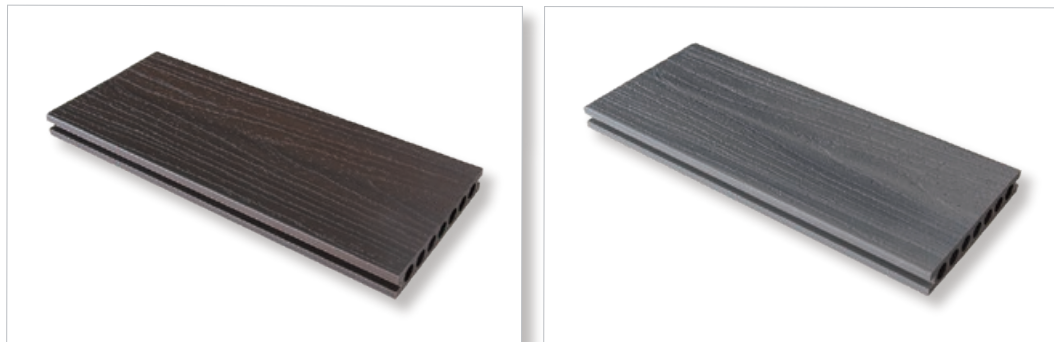

WATER-
PROOF

TERMITE
RESISTANCE

NO PAINT /
MAINTENANCE

EASY TO
INSTALL

Color

Cedar

Red Pine

Red Wood

Groove, Sanding, 3D Embossing

Standard Length

2.2m or customized

CAPPED COMPOSITE DECKING : CO-02

WATER-PROOF

TERMITE RESISTANCE

NO PAINT / MAINTENANCE

EASY TO INSTALL