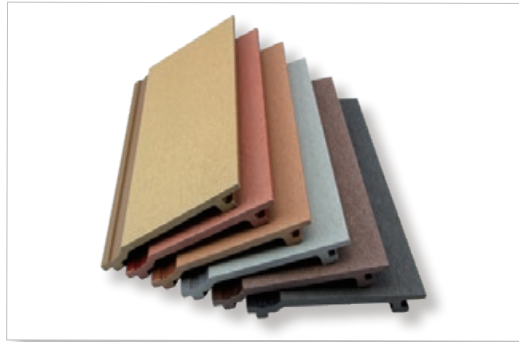

EASY TO INSTALL

| | |
|-----------------|--|
| Sectional view |  |
| Item | CO-03 |
| Size(mm) | 138x23 |
| Surface | 3D Embossing |
| Standard Length | 2.2m or customized |

WALL CLADDING PROJECTS SHOW

COMPOSITE WALL CLADDING : TF-04W