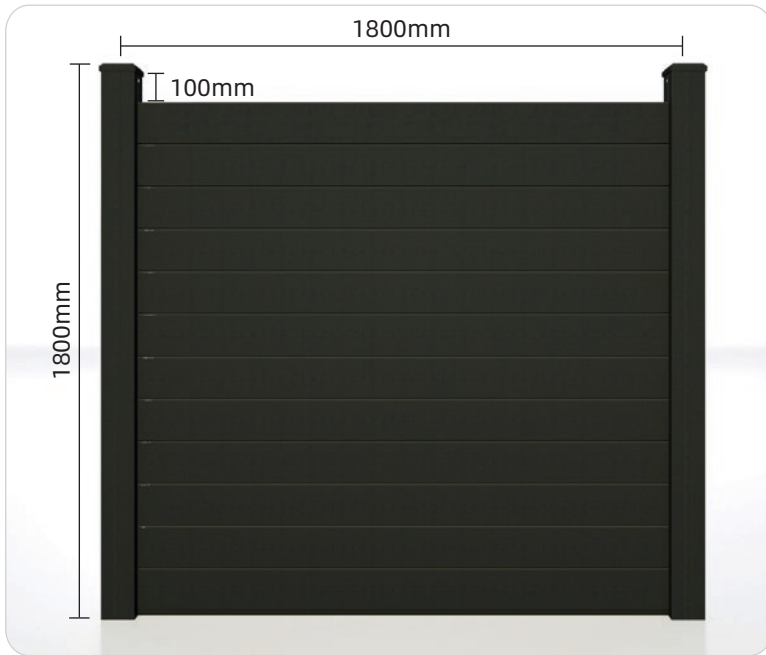

CWF-04

Standard Size: W1800 × H1800mm

MEASUREMENT