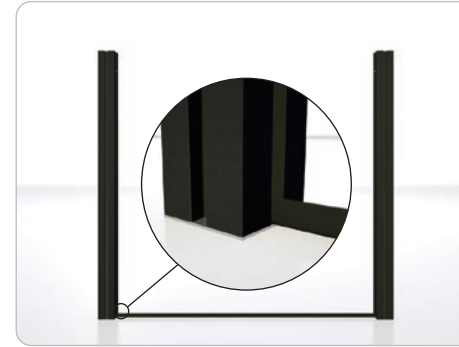

3. Fix the Aluminum Fence Base

Place the aluminum fence base on the bottom layer along the groove of the post.