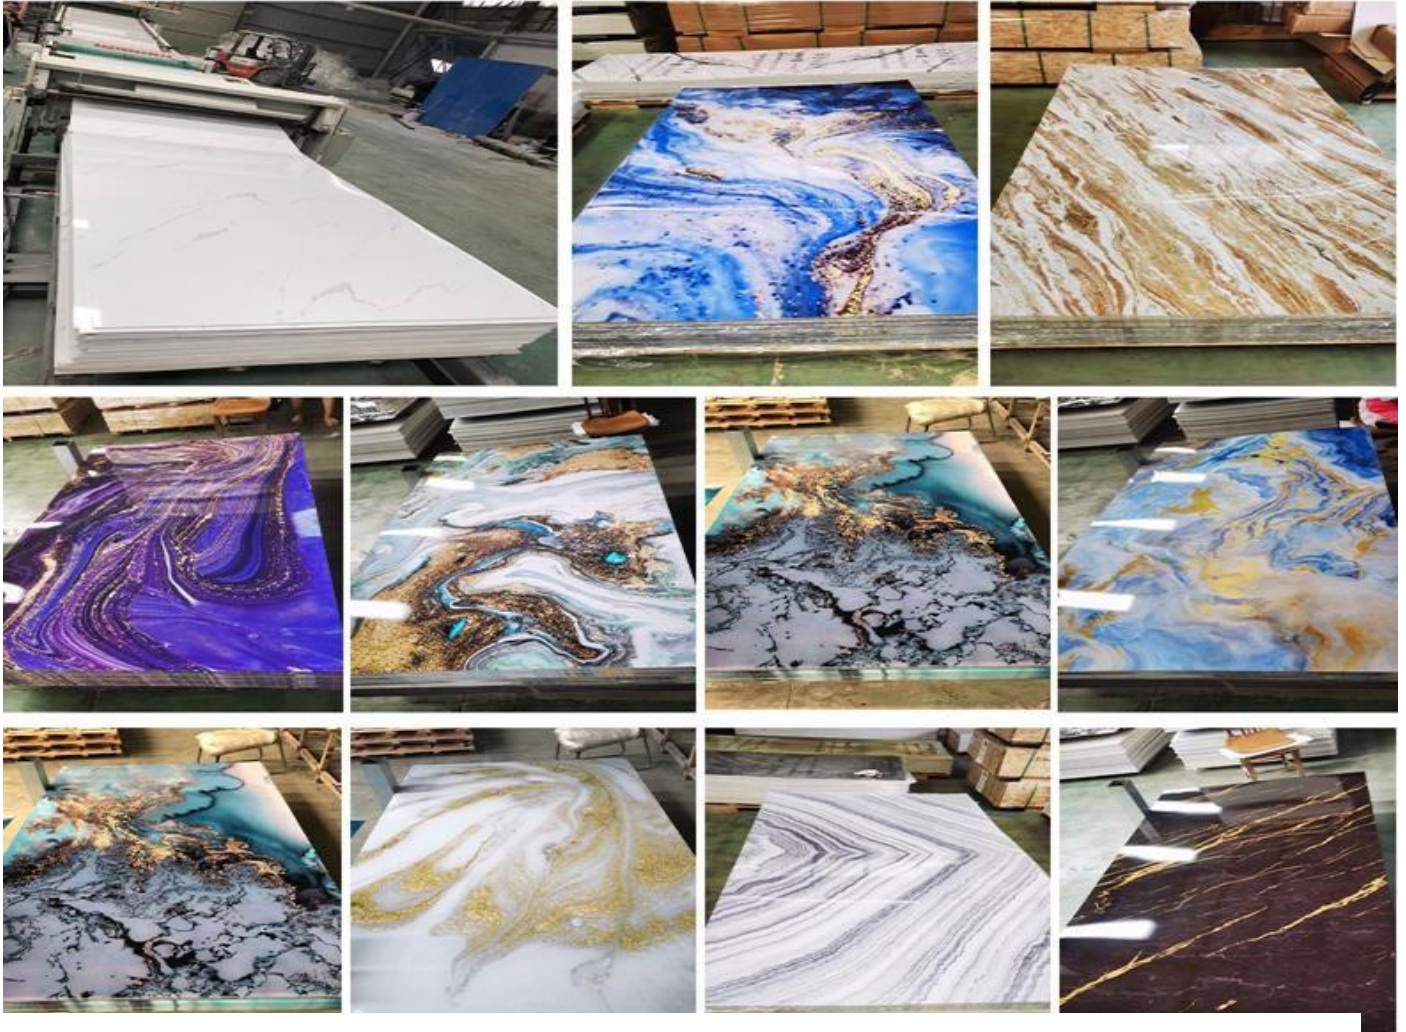

SPARK BUSINESS GROUP PTY LTD

Spark Deco Panels
Eco-friendly, fireproof, waterproof, anti-scratch
3D Panels Design,

◆ PLATE CLASSIFICATION ◆